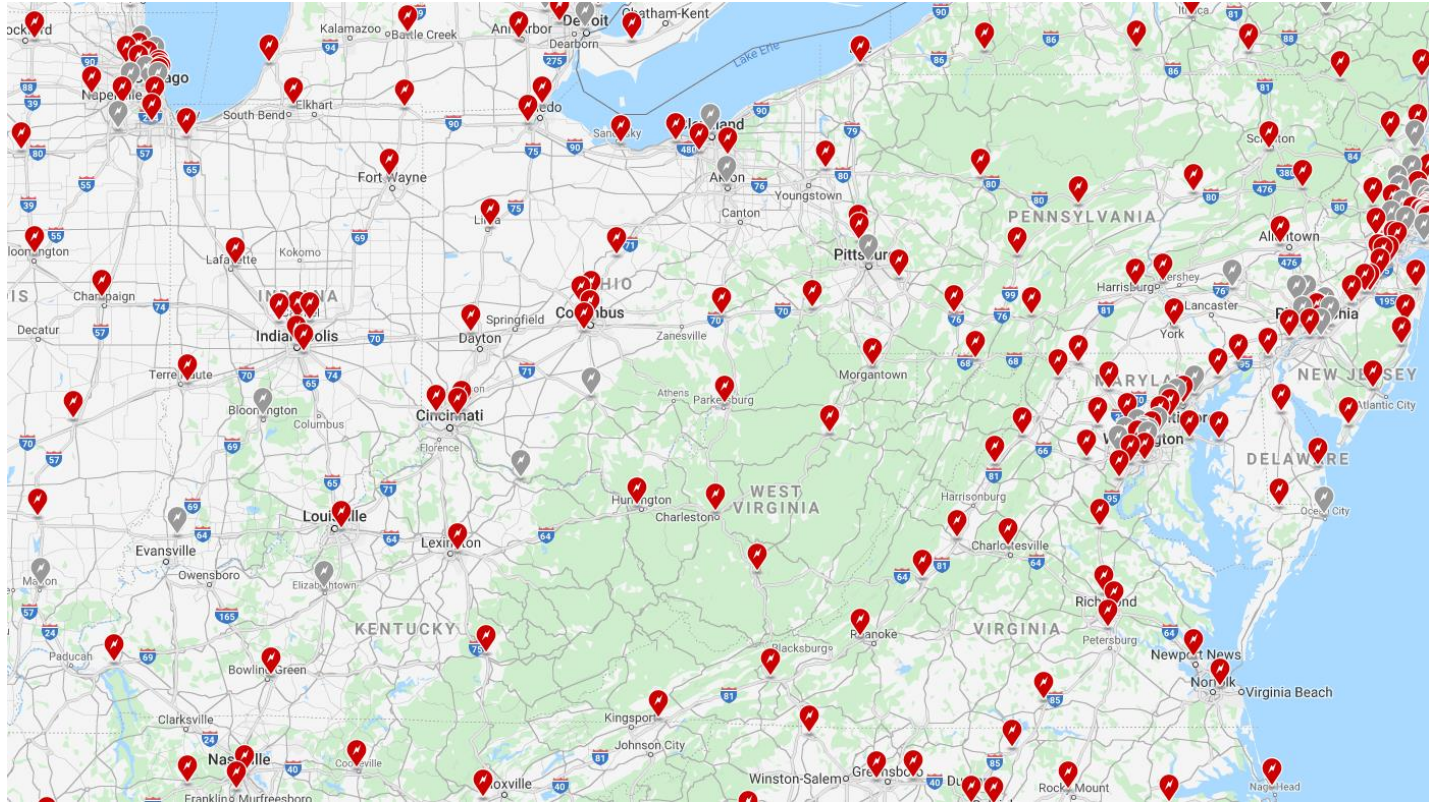

ELECTRIFYING THE TRANSPORTATION SECTOR
PJM ROUNDTABLE
December 18, 2019

OUR MISSION

Accelerate the world's transition to sustainable energy

TESLA

THE TESLA FAMILY

TESLA

SUPERCHARGING

1,636 Supercharger Stations with 14,497 Superchargers Globally

SUPERCHARGING IN PJM

CHARGE WHERE YOU PARK

At Home

At Work

Around Town

THE TESLA FAMILY – PART 2

HEAVY DUTY FLEETS

INTEGRATE
WITH CURRENT
OPERATIONS