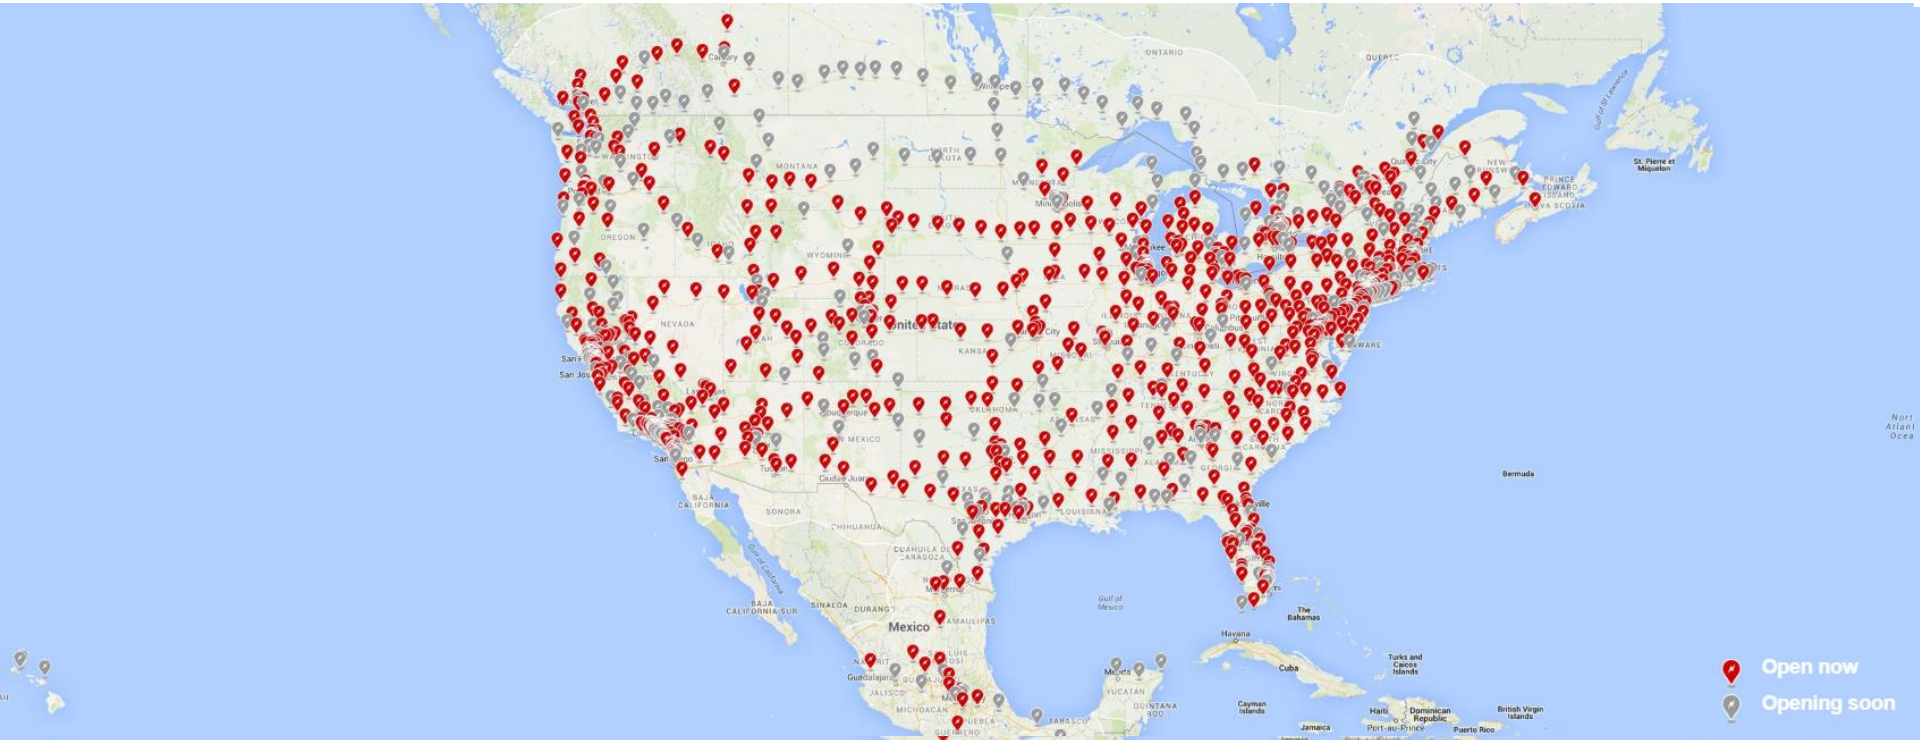

ELECTRIFYING THE TRANSPORTATION SECTOR
PJM ROUNDTABLE
December 18, 2019

OUR MISSION

Accelerate the world's transition to sustainable energy

TESLA

THE TESLA FAMILY

TESLA

SUPERCHARGING

1,636 Supercharger Stations with 14,497 Superchargers Globally

SUPERCHARGING IN PJM

CHARGE WHERE YOU PARK

At Home

At Work

Around Town

THE TESLA FAMILY – PART 2

HEAVY DUTY FLEETS

INTEGRATE
WITH CURRENT
OPERATIONS